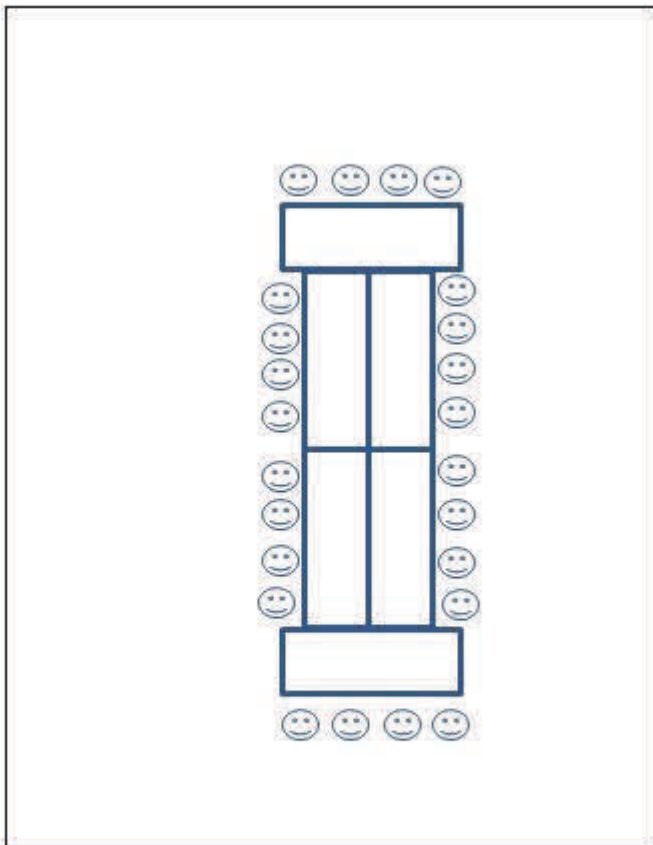

Adult Lounge

Clergy Conference Room

North/South Wing Class 1
(up to 24 people)

North/South Wing Class 2
(Up to 24 people)

North/South Wing Class 3

North/South Wing Dinner

North/South Wing Lecture

Social Hall Dinner 1

Social Hall Dinner 2