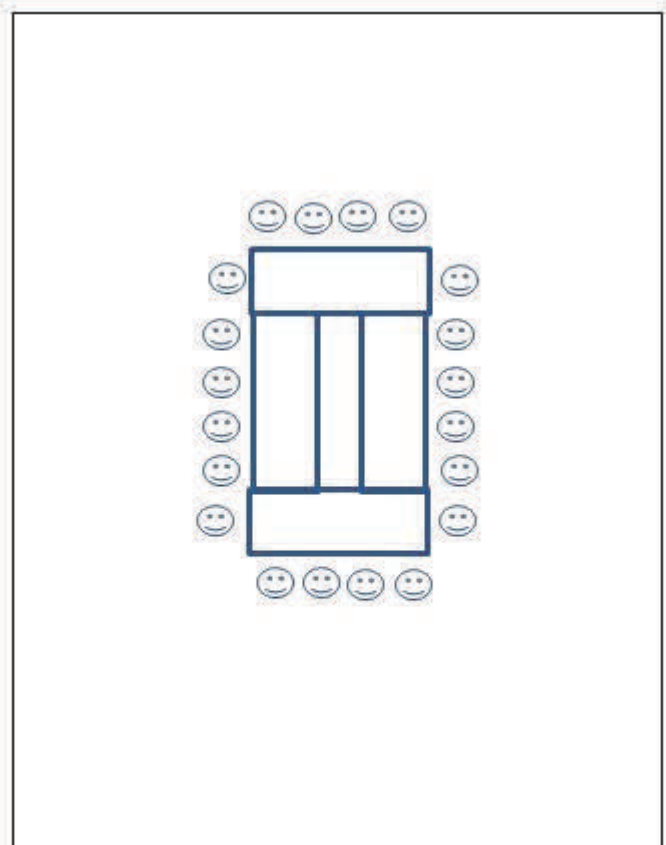

Adult Lounge

Clergy Conference Room

North/South Wing Class 1
(up to 24 people)

North/South Wing Class 2
(Up to 24 people)

North/South Wing Class 3

North/South Wing Dinner

North/South Wing Lecture

Social Hall Dinner 1