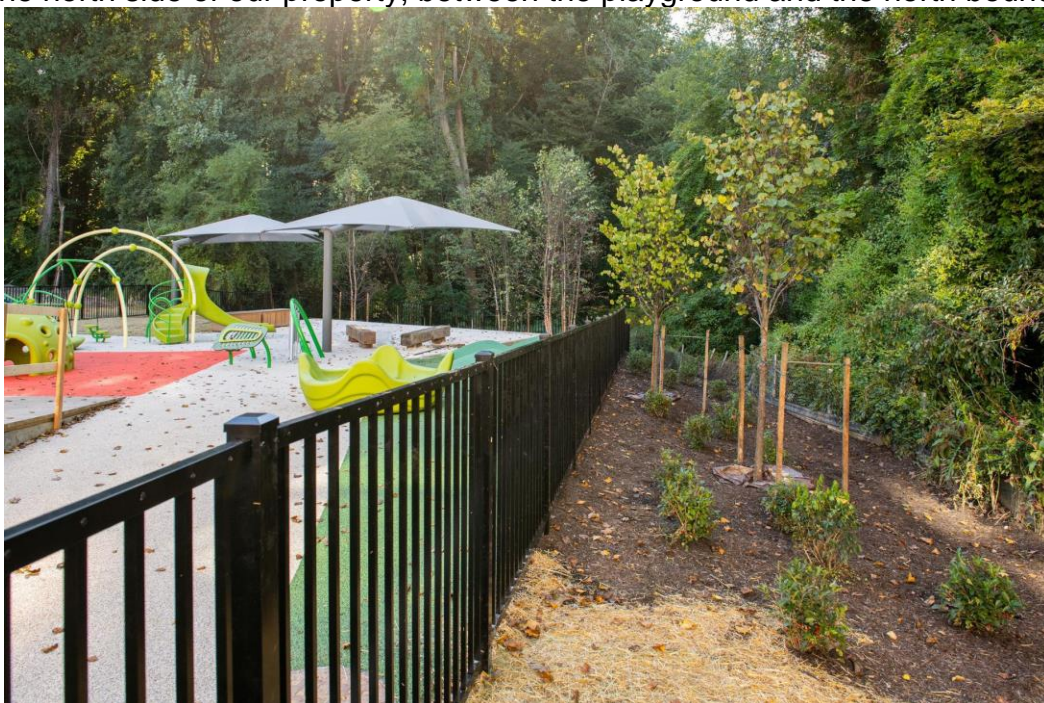

**Weekly Update 9.24.2020**

*Reyna Pratt, Chair of the Building Project Task Force, provides our updates as construction progresses.*

We are so lucky to have a great team working on our landscaping. The plantings were designed by Rhodesside & Harwell, and they were installed (and are being maintained) by McLean Landscapes. The picture below shows the circle in front of the Small Sanctuary wing, a much-improved appearance compared to how it looked before construction.

At the beginning of the building project, we promised our Kirby Court neighbors that there would be additional trees installed to block their view of our building. The pictures below show the new plantings on the north side of our property, between the playground and the north boundary.