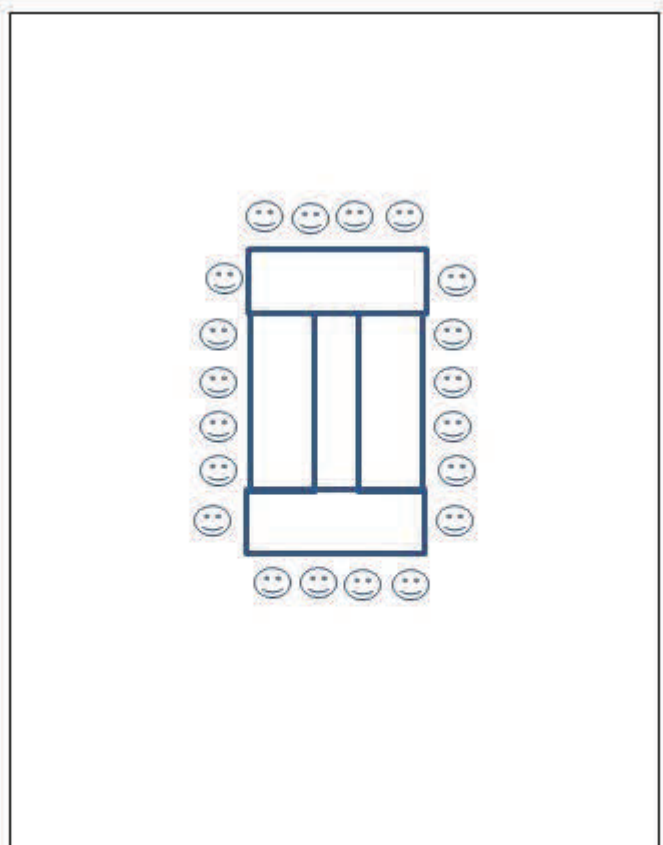

Adult Lounge

Clergy Conference Room

North/South Wing Class 1
(up to 24 people)

North/South Wing Class 2
(Up to 24 people)

North/South Wing Class 3

North/South Wing Dinner

North/South Wing Lecture

Social Hall Dinner 1